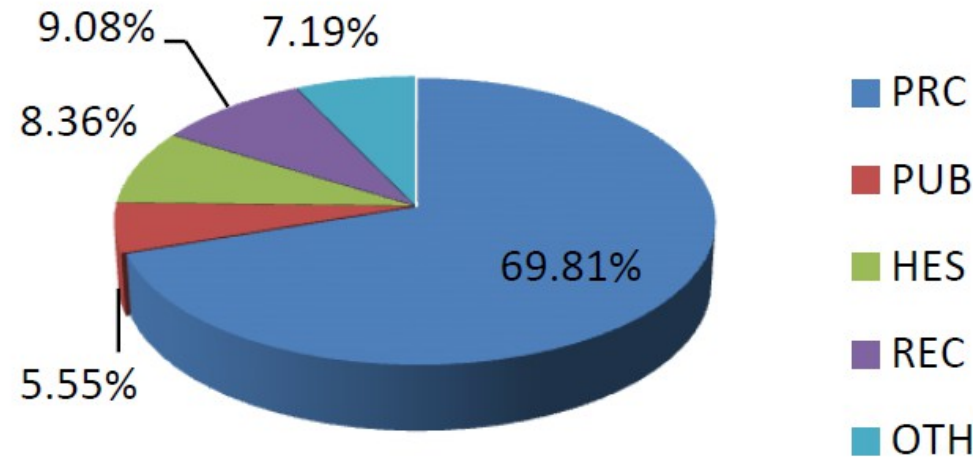

NCP functions. What we do

# Applications and applicants in eligible proposals

Applications in eligible proposals  
per type of Organisation

Applicants in eligible proposals  
per type of Organisation

Source: H2020 Annual Monitoring Report

- ❖ Almost three quarters of the 36 139 unique applicants are listed as private for profit organizations (PRC) (1.69 applications per unique PRC applicant on average)
- ❖ HES organizations include only 3 021 unique applicants: on average, every unique HES applicant has submitted 15.7 applications