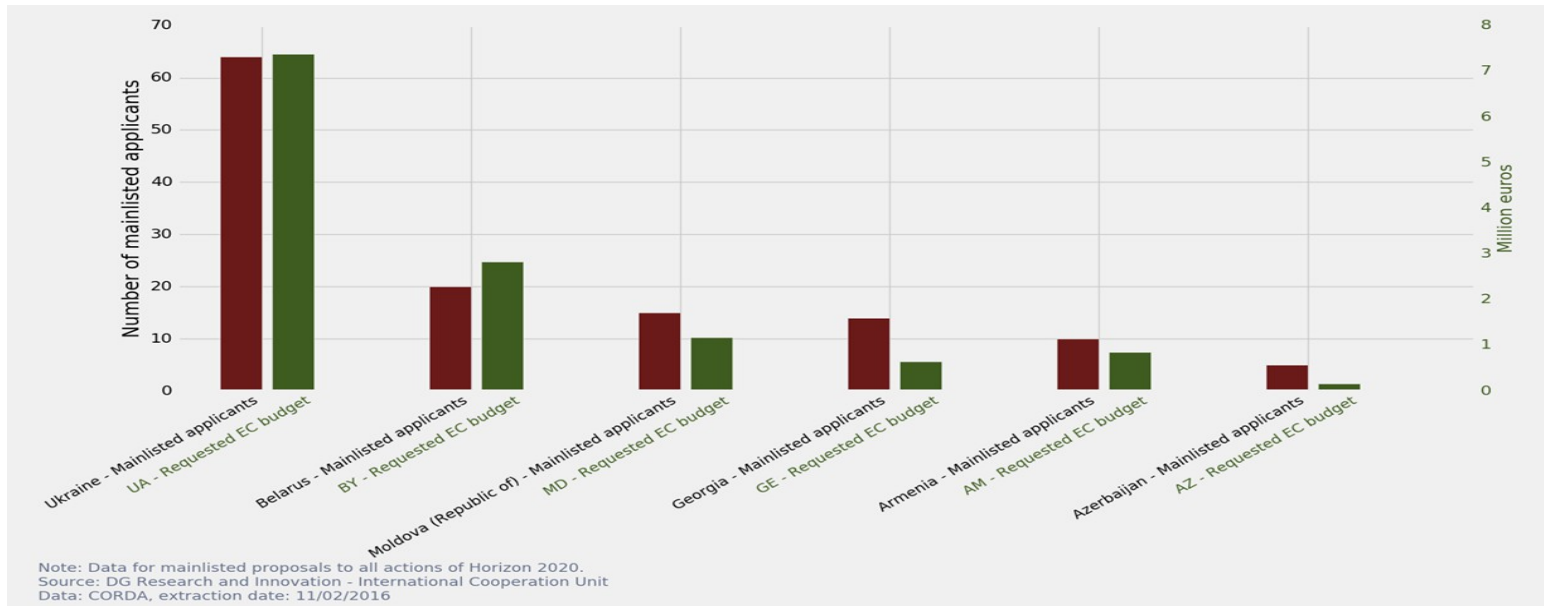

# Government Support to Research and Innovation

## Government expenditures on science and research

- ❖ Shota Rustaveli National Science foundation to support scientific research development in Georgia and integration of Georgian researchers in international research area
- ❖ Georgia's Innovation and Technology Agency (GITA) commercialization of research results and promote innovative entrepreneurship (technological center)

# Opportunities for Georgia

*29 April 2016 Georgia joined Horizon 2020*

# EaP countries Participation in H2020

H2020

FP7