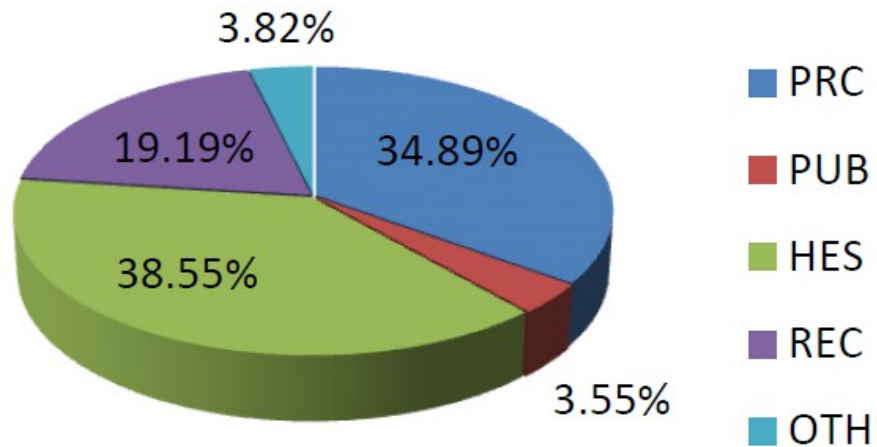

Applications and applicants in eligible proposals

Applications in eligible proposals
per type of Organisation